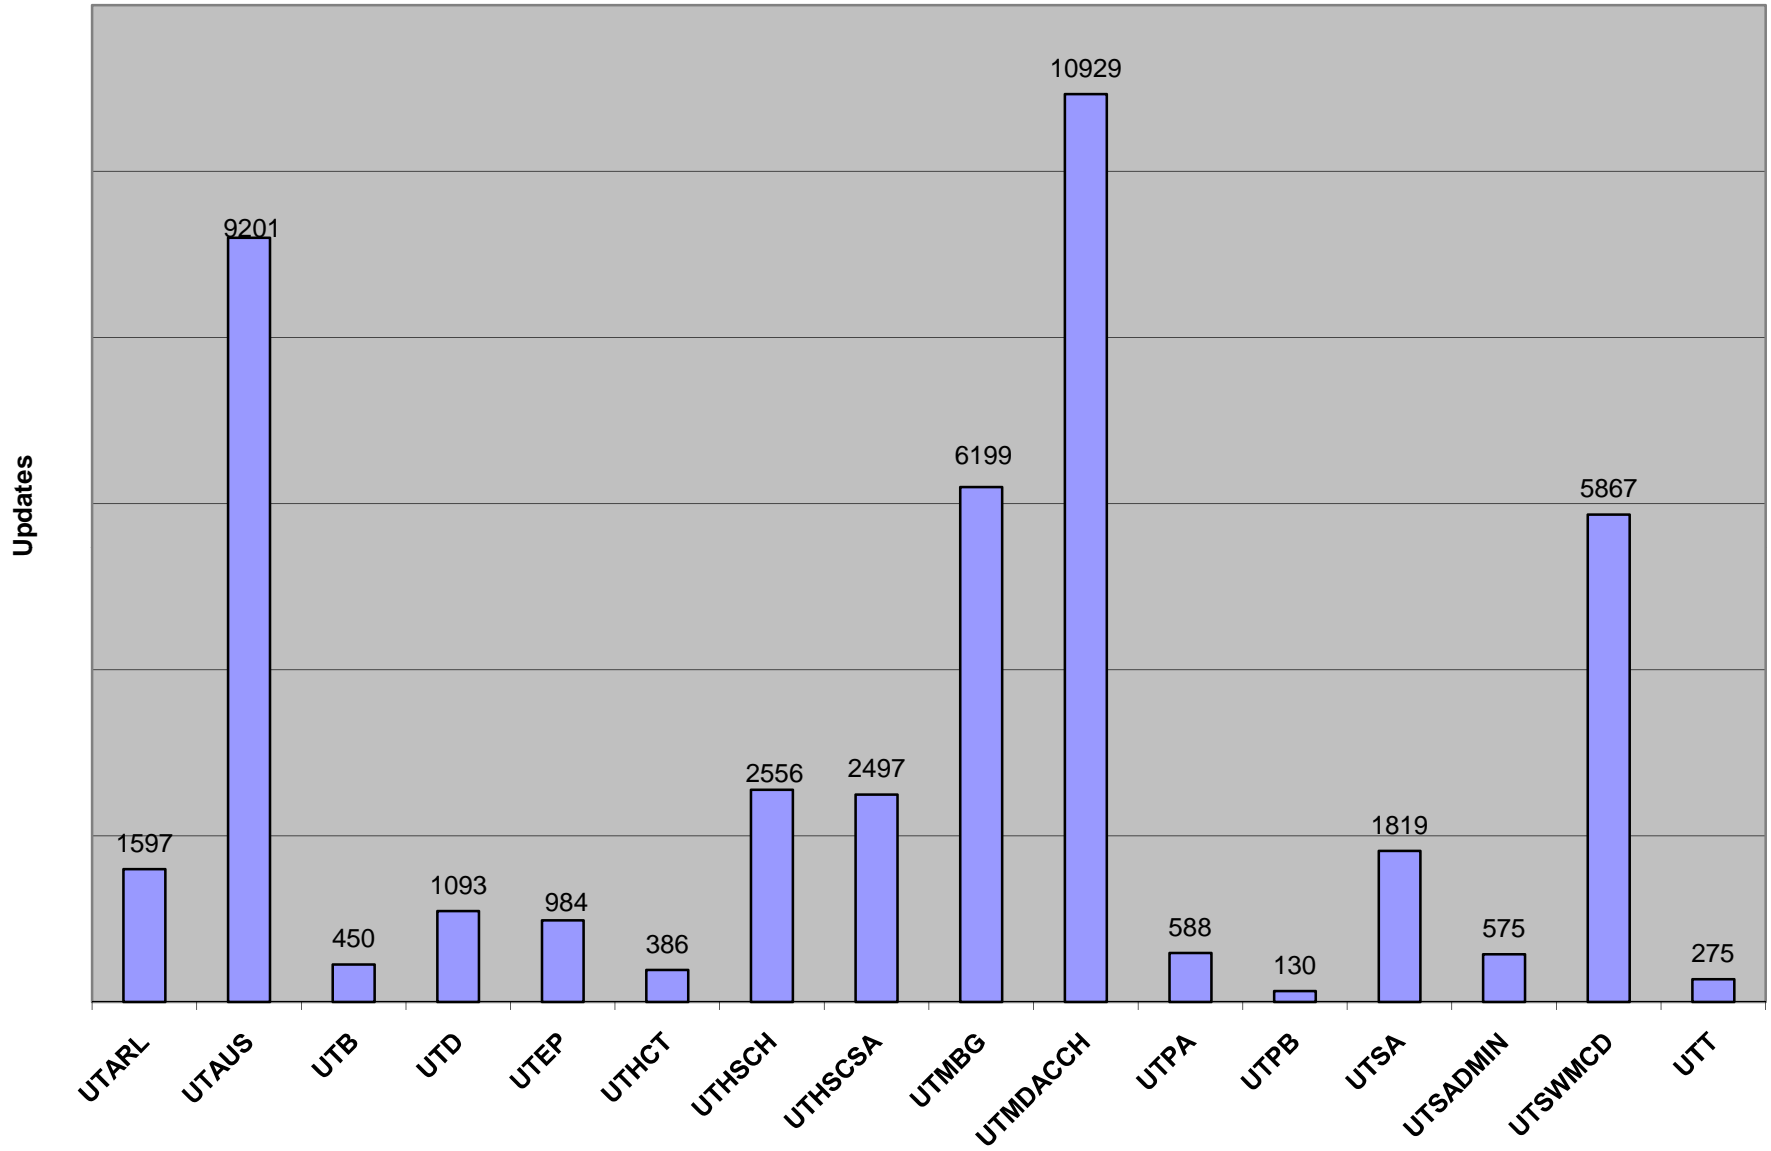

U.T. Touch Updates by Agency
As of July 31, 2008

U.T. Touch Updates by Day As of July 31, 2008

U.T. Touch Updates by Hour
As of July 31, 2008