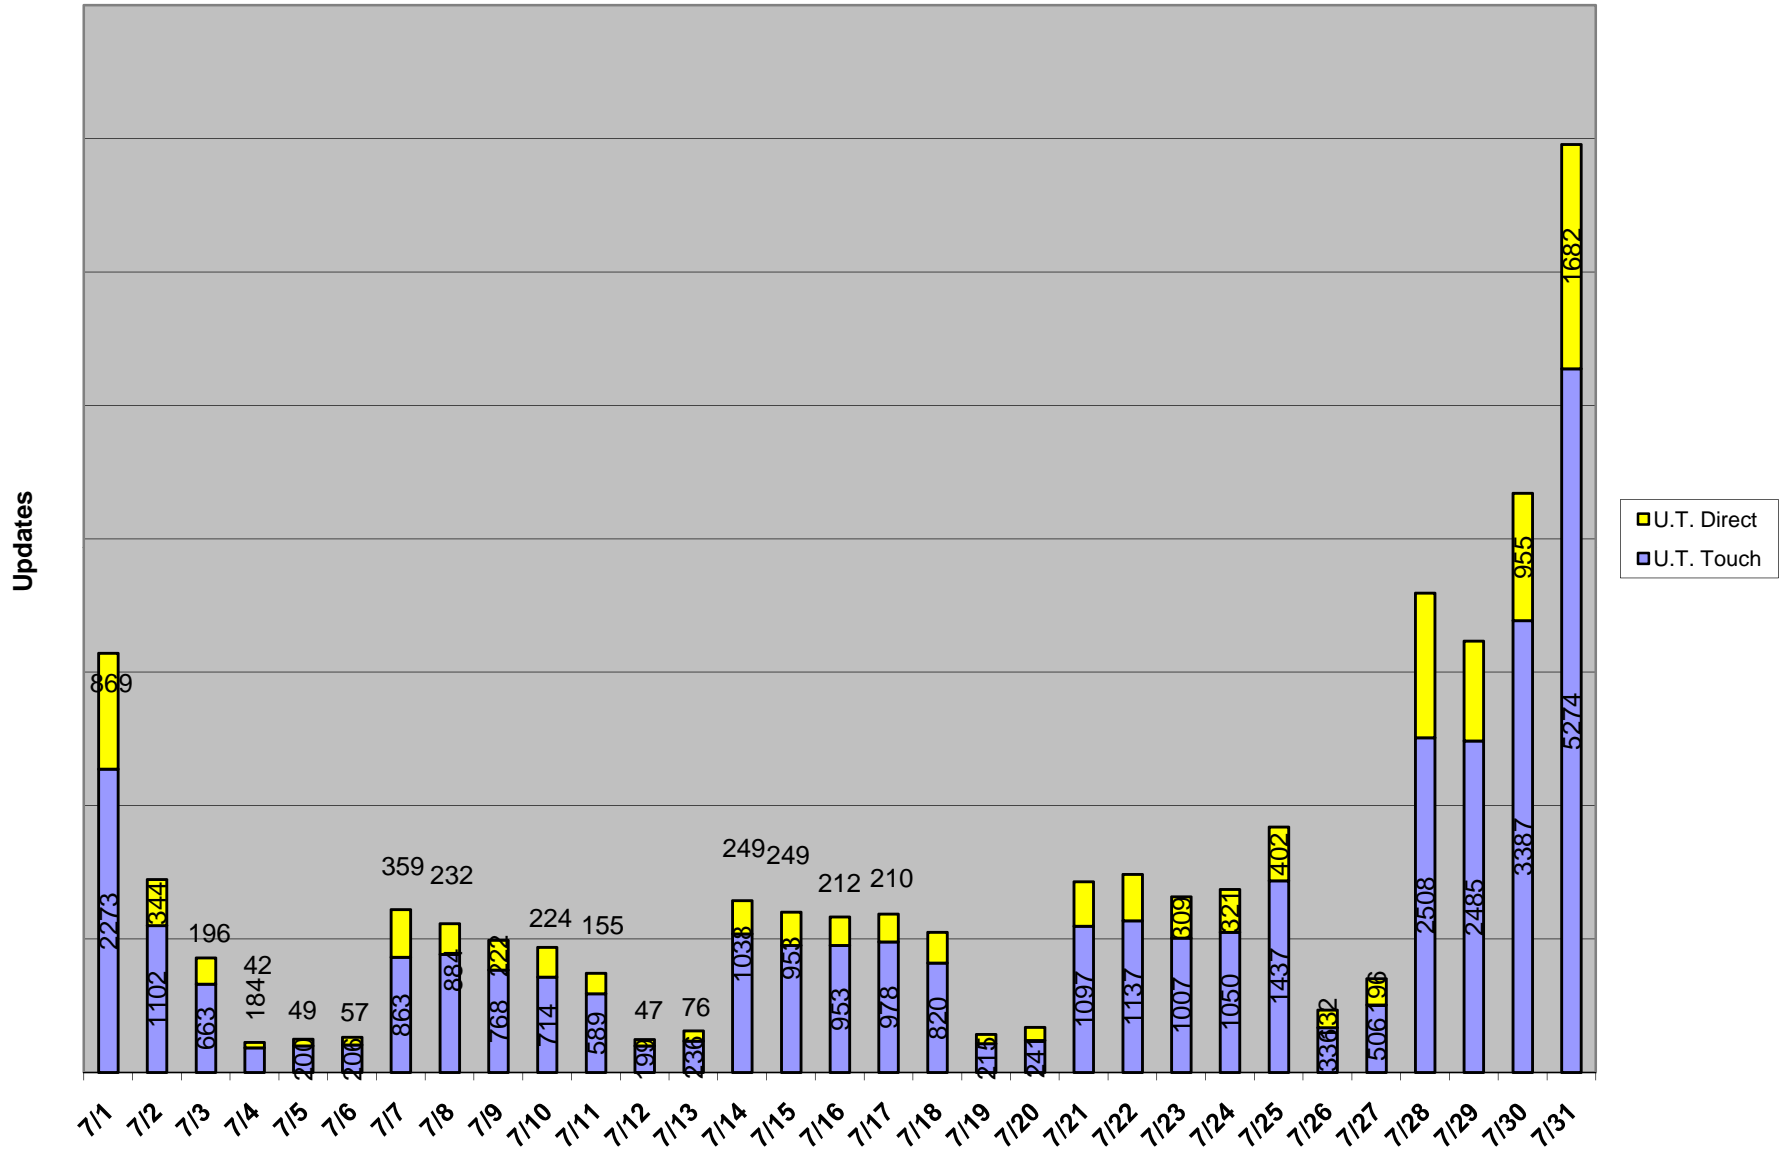

U.T. Touch Updates by Agency
As of July 31, 2008

U.T. Touch Updates by Day As of July 31, 2008

U.T. Touch Updates by Hour
As of July 31, 2008