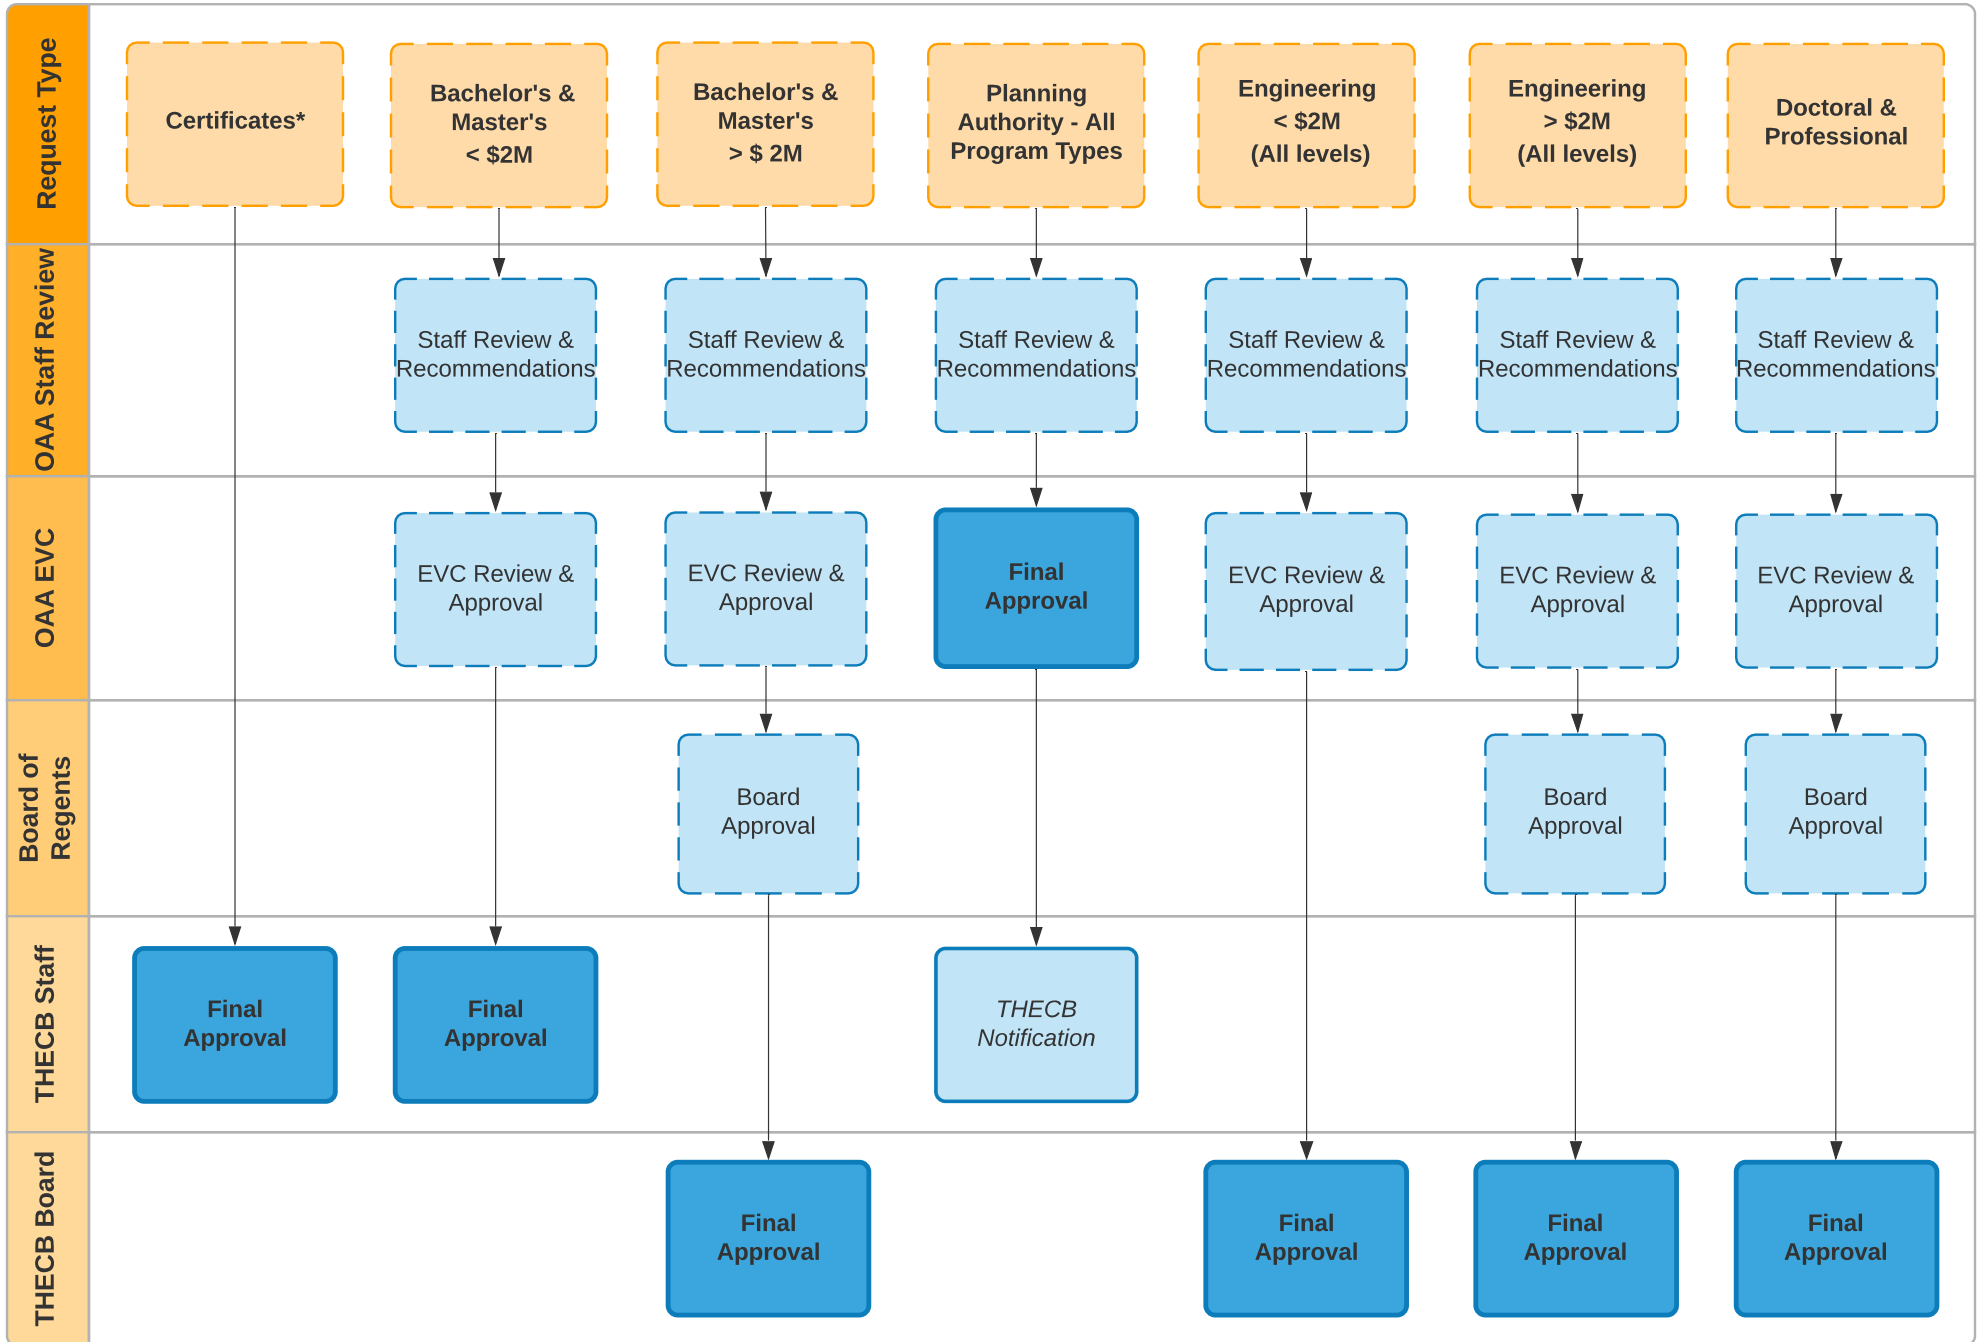

New Degree Program Approval Workflow University of Texas System

*Only undergraduate certificates over 20 SCH and graduate certificates over 16 SCH are required to be submitted for approval.