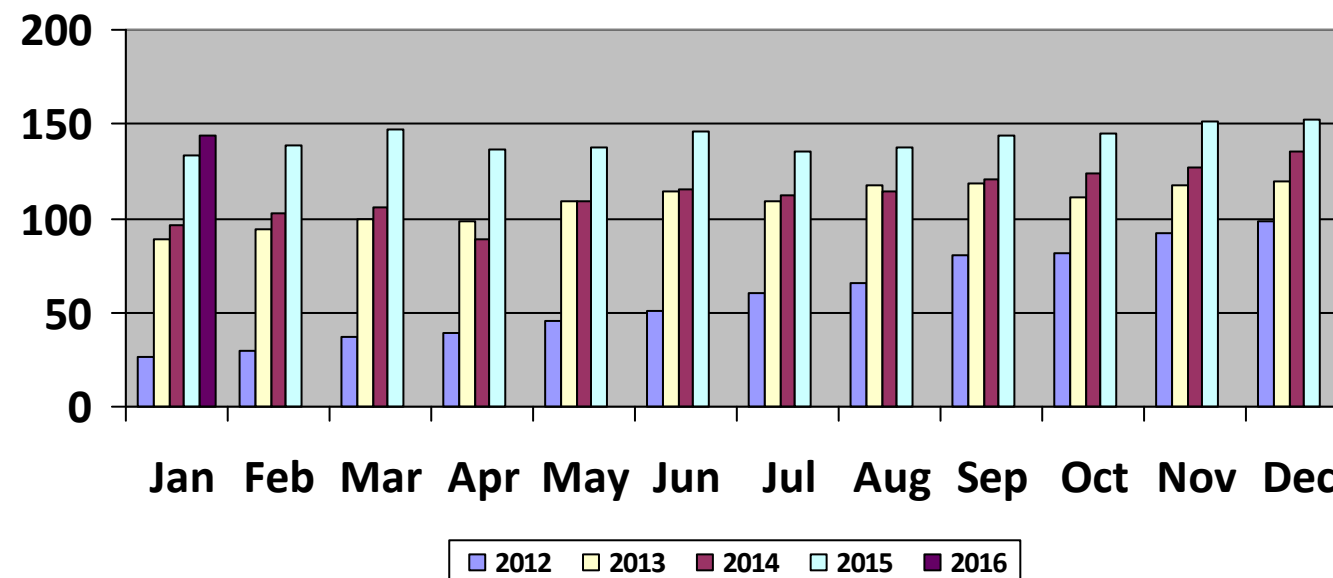

UTRC DASHBOARD

January 2016

PI HPC Usage Researchers

Storage Use by Research Areas

PI Storage Usage Researchers

PI Storage Usage Terabytes