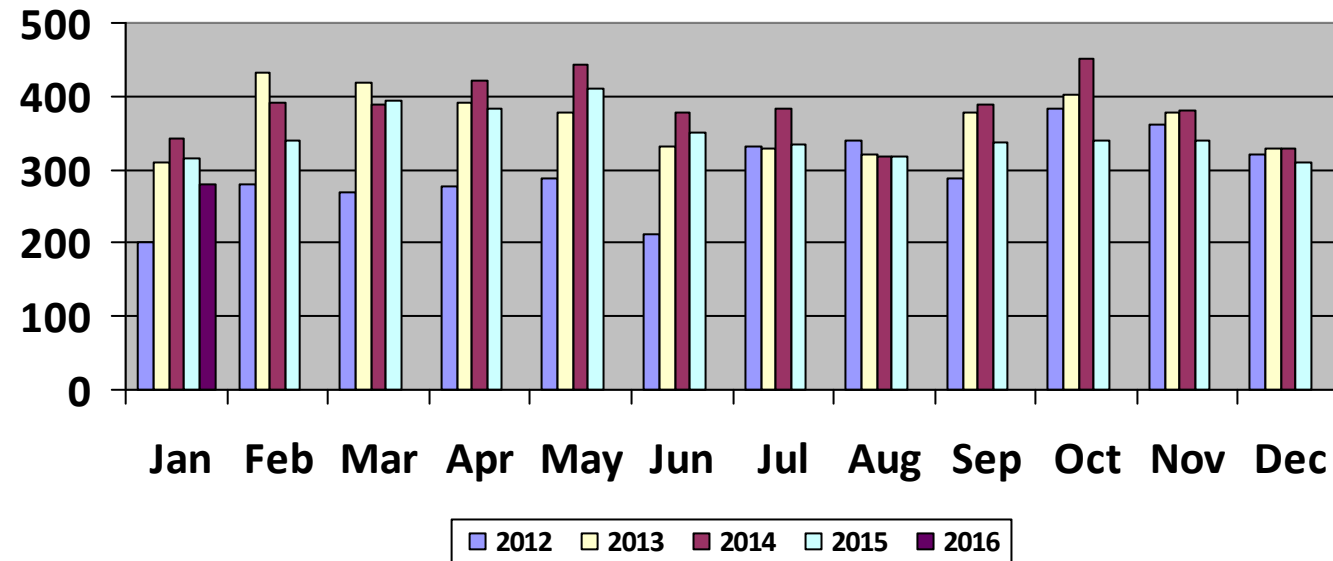

UTRC DASHBOARD

January 2016

PI HPC Usage Researchers

Storage Use by Research Areas

PI Storage Usage Researchers

PI Storage Usage Terabytes